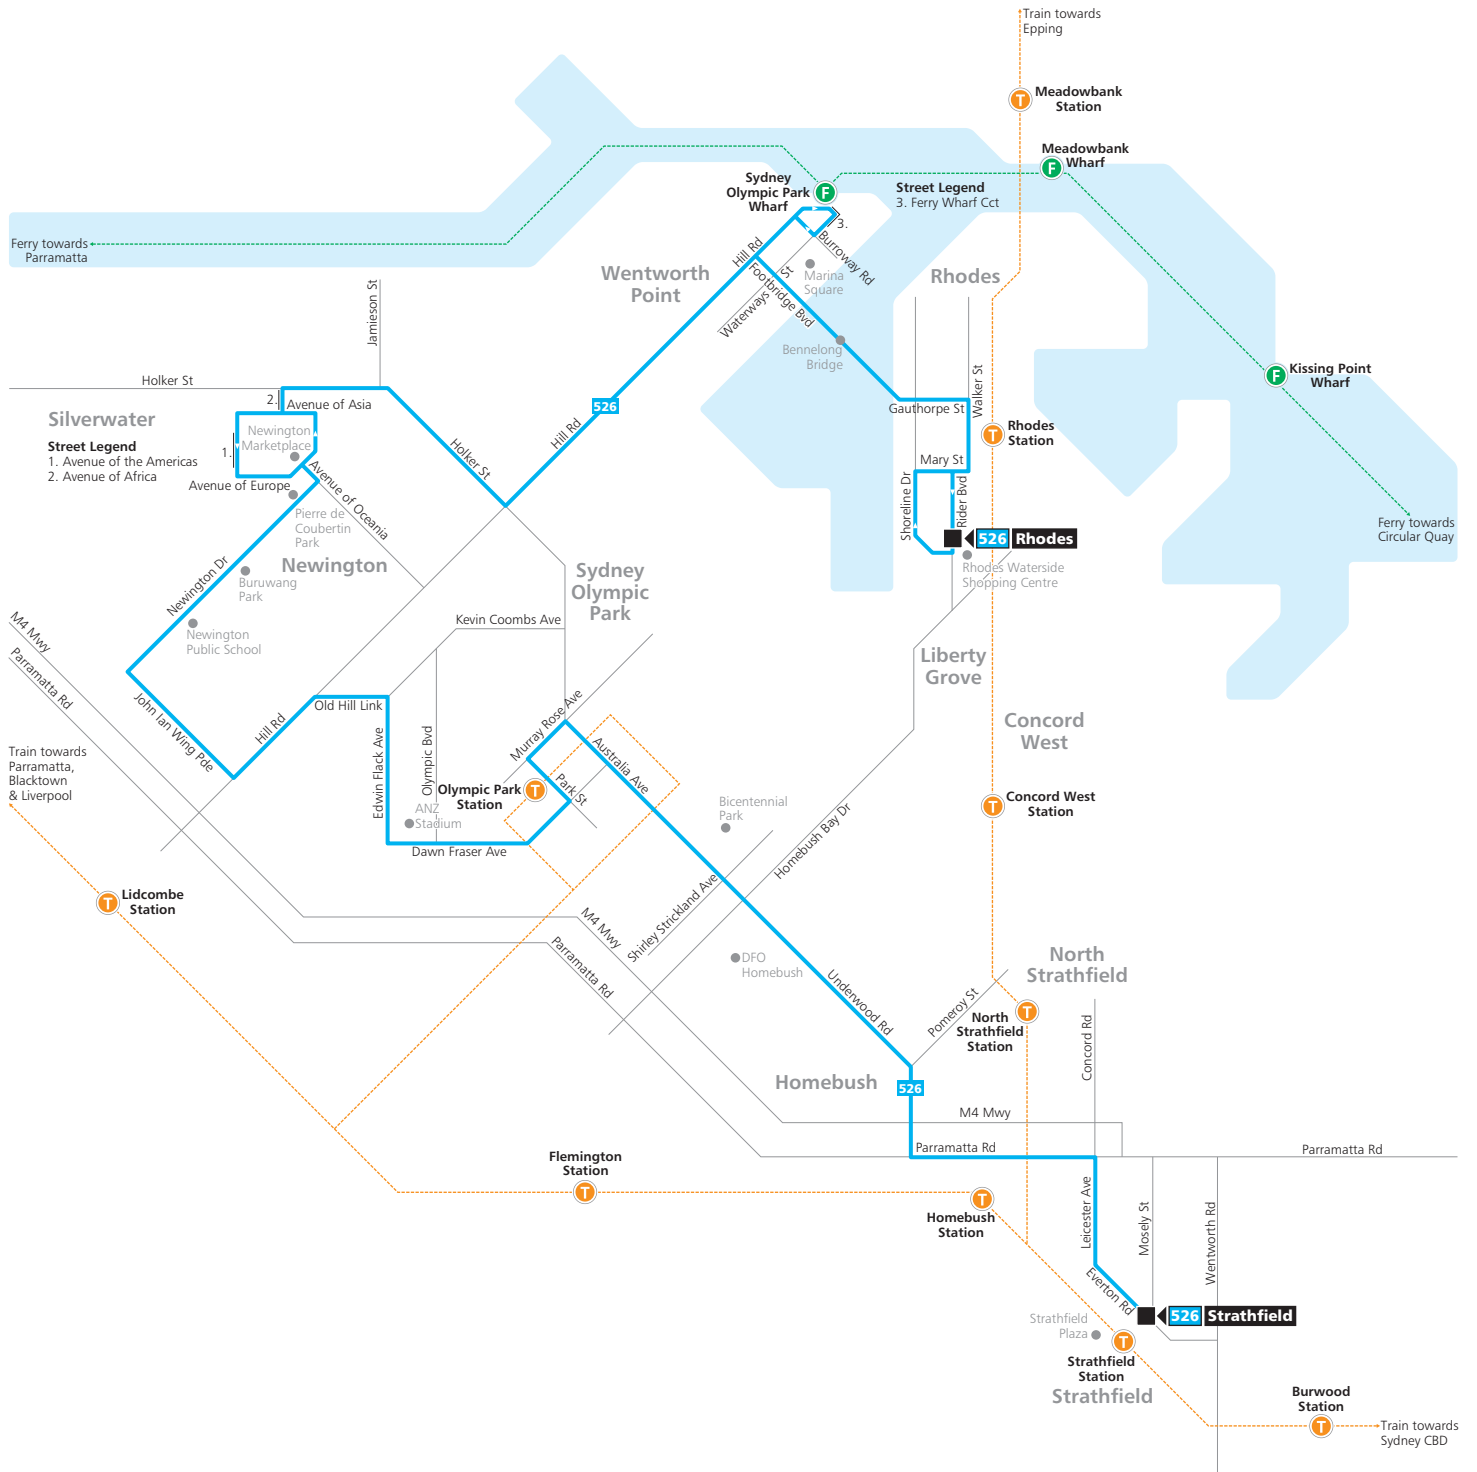

Route 526

1. **Legend**
2. Bus route
   - 526 Bus route number
   - Bus route start/finish
   - Ferry route/wharf
   - T Train line/station

Diagrammatic Map
Not to Scale
North